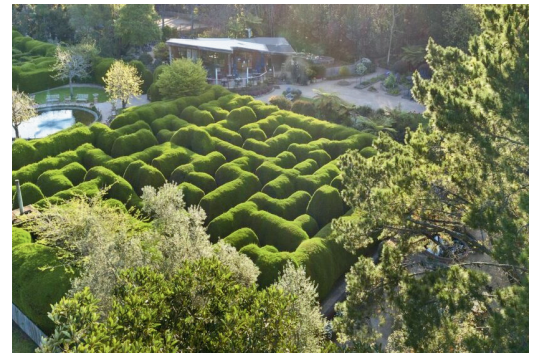

Ashcombe Maze & Gardens Adventure

Get lost in the fun at the enchanting **Ashcombe Maze**—Australia’s oldest and most famous hedge maze! Wander through **beautiful gardens**, explore the magical **lavender labyrinth**, and enjoy a **relaxing lunch** surrounded by nature.

07/04/2026 – Tuesday

$230

(tickets are included, non-refundable)

Brighton Bathing Boxes & Beachside Lunch

Join us for a relaxing seaside escape to the iconic **Brighton Bathing Boxes**! Enjoy a scenic stroll along the beach, take in the colourful charm of these famous huts, and unwind with a **delicious beachside lunch**.

16/04/2026 – Thursday

$195